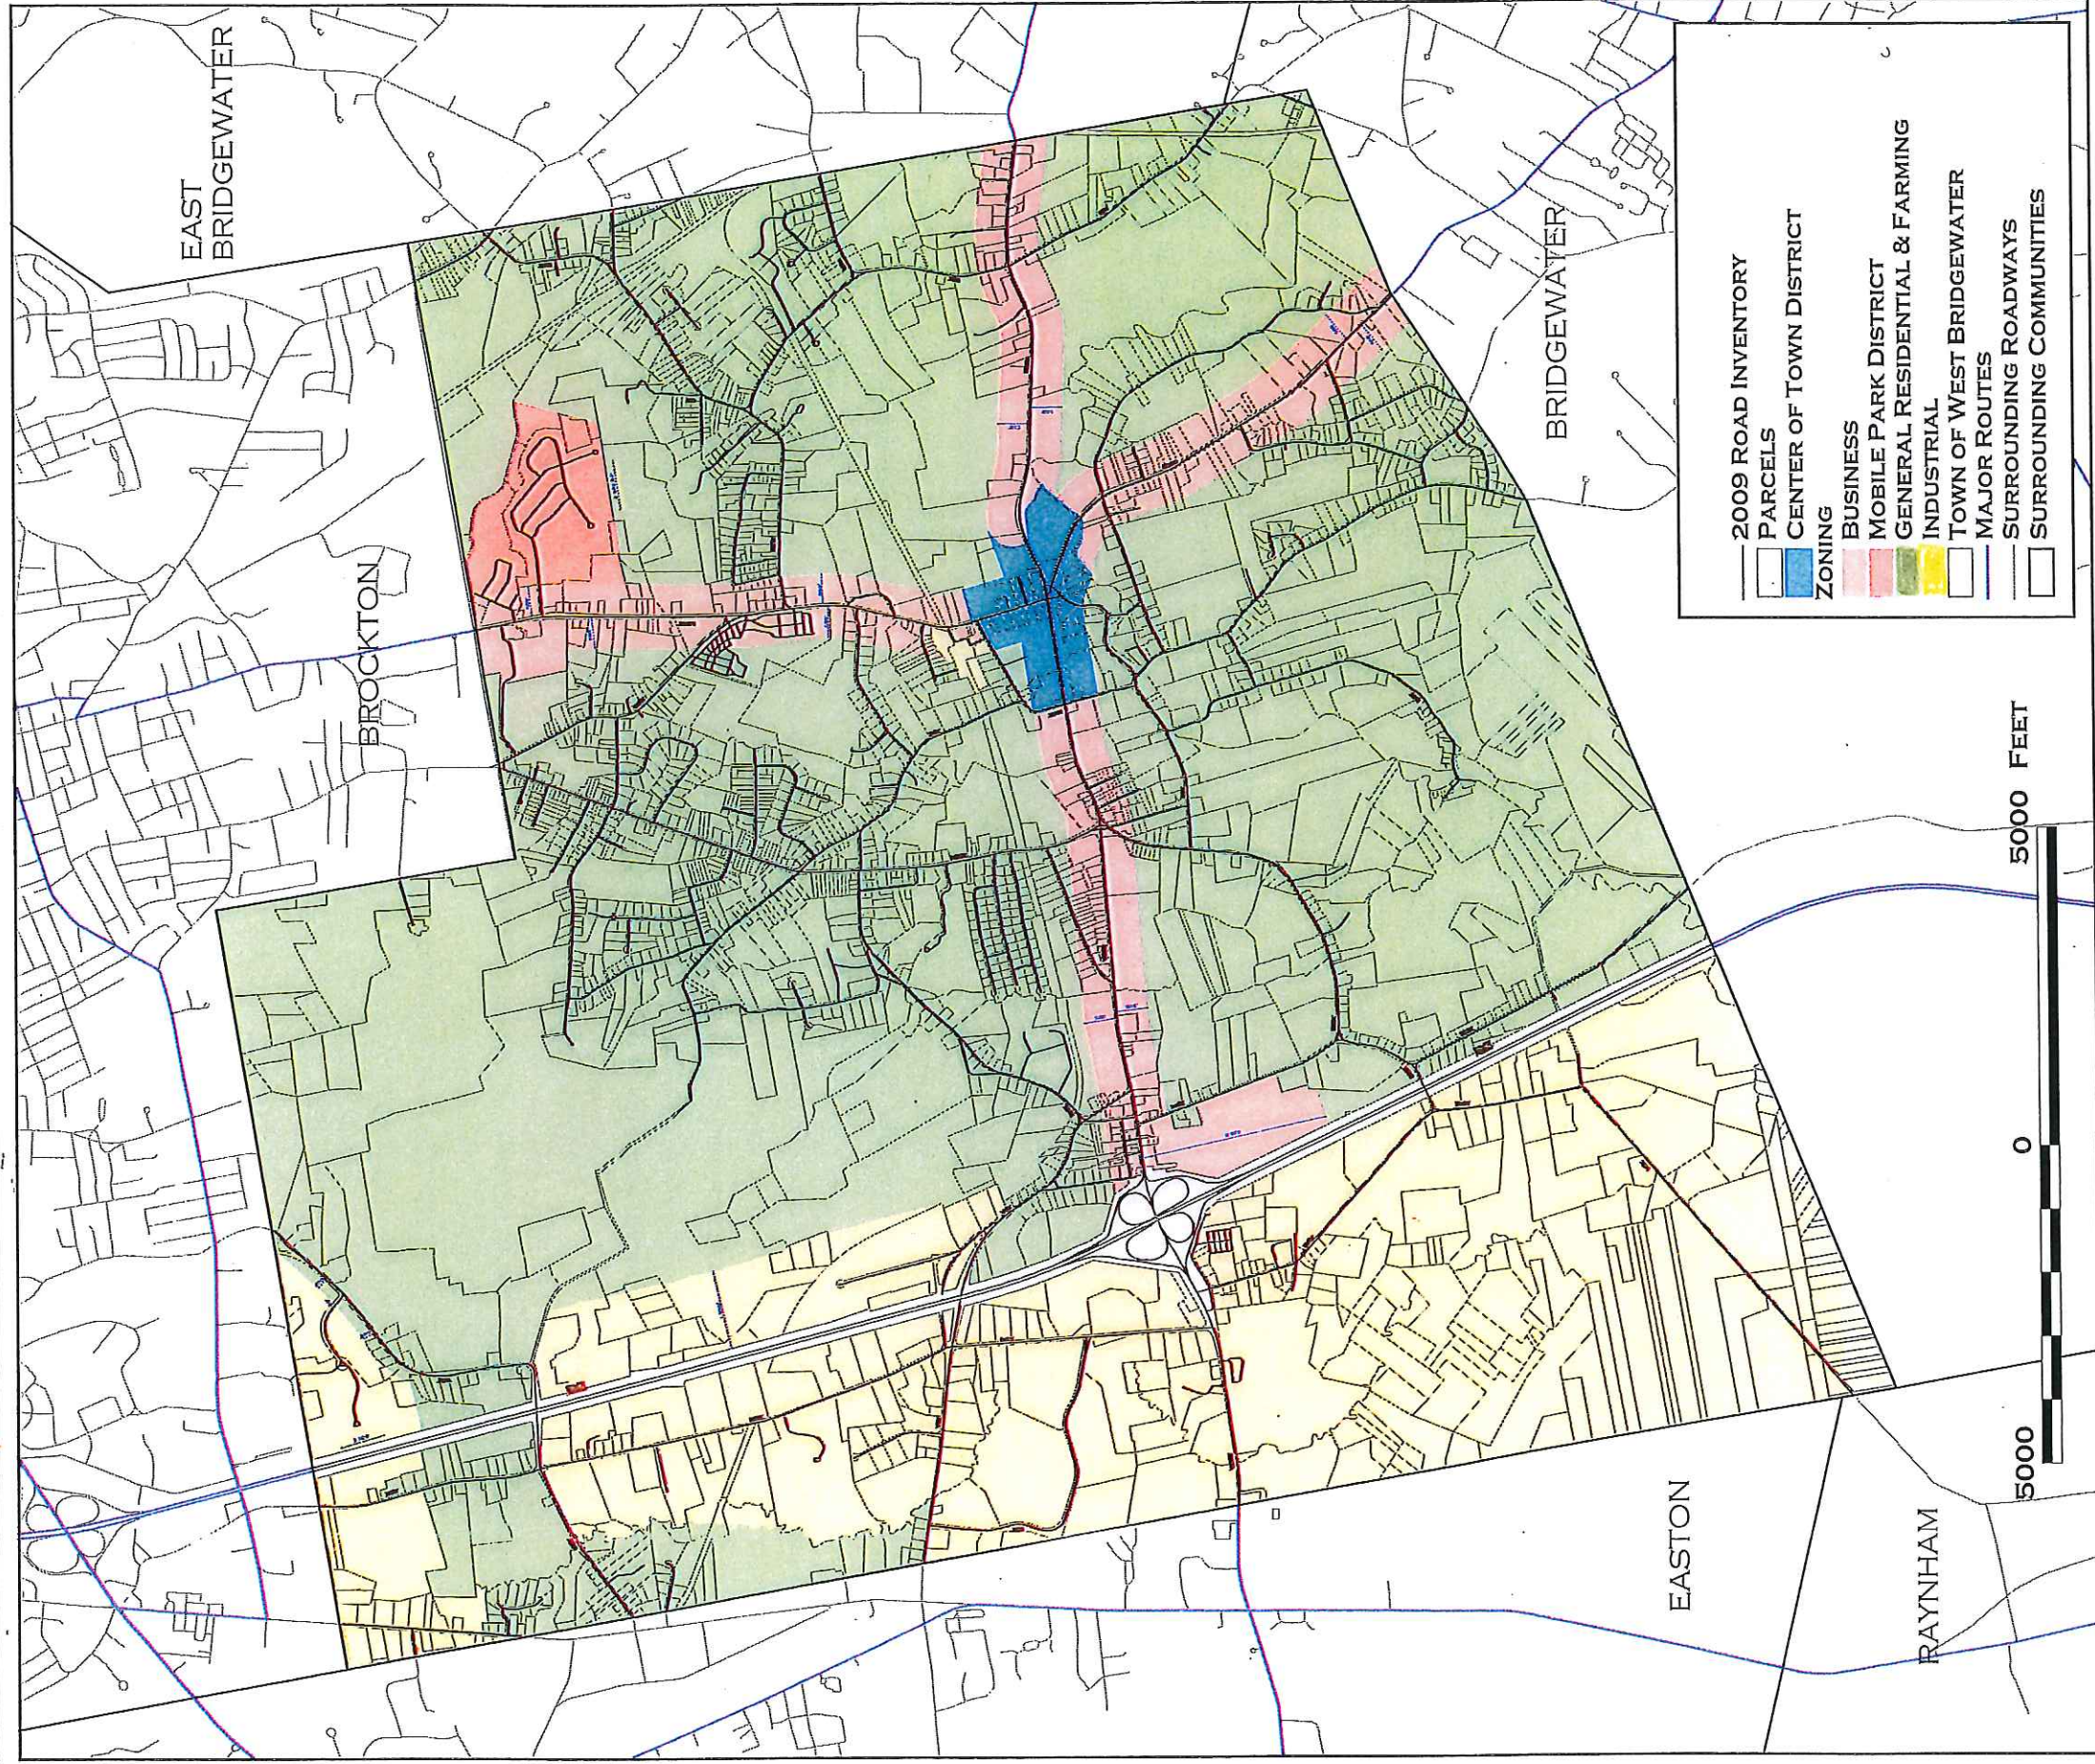

# WEST BRIDGEWATER

## ZONING, PARCELS & DISTRICTS

OLD COLONY PLANNING COUNCIL

70 SCHOOL STREET

BROCKTON, MA 02301

GIS DATA SOURCES: MASSDOT, MASSGIS, TOWN OF WEST BRIDGEWATER

JUNE 7, 2010