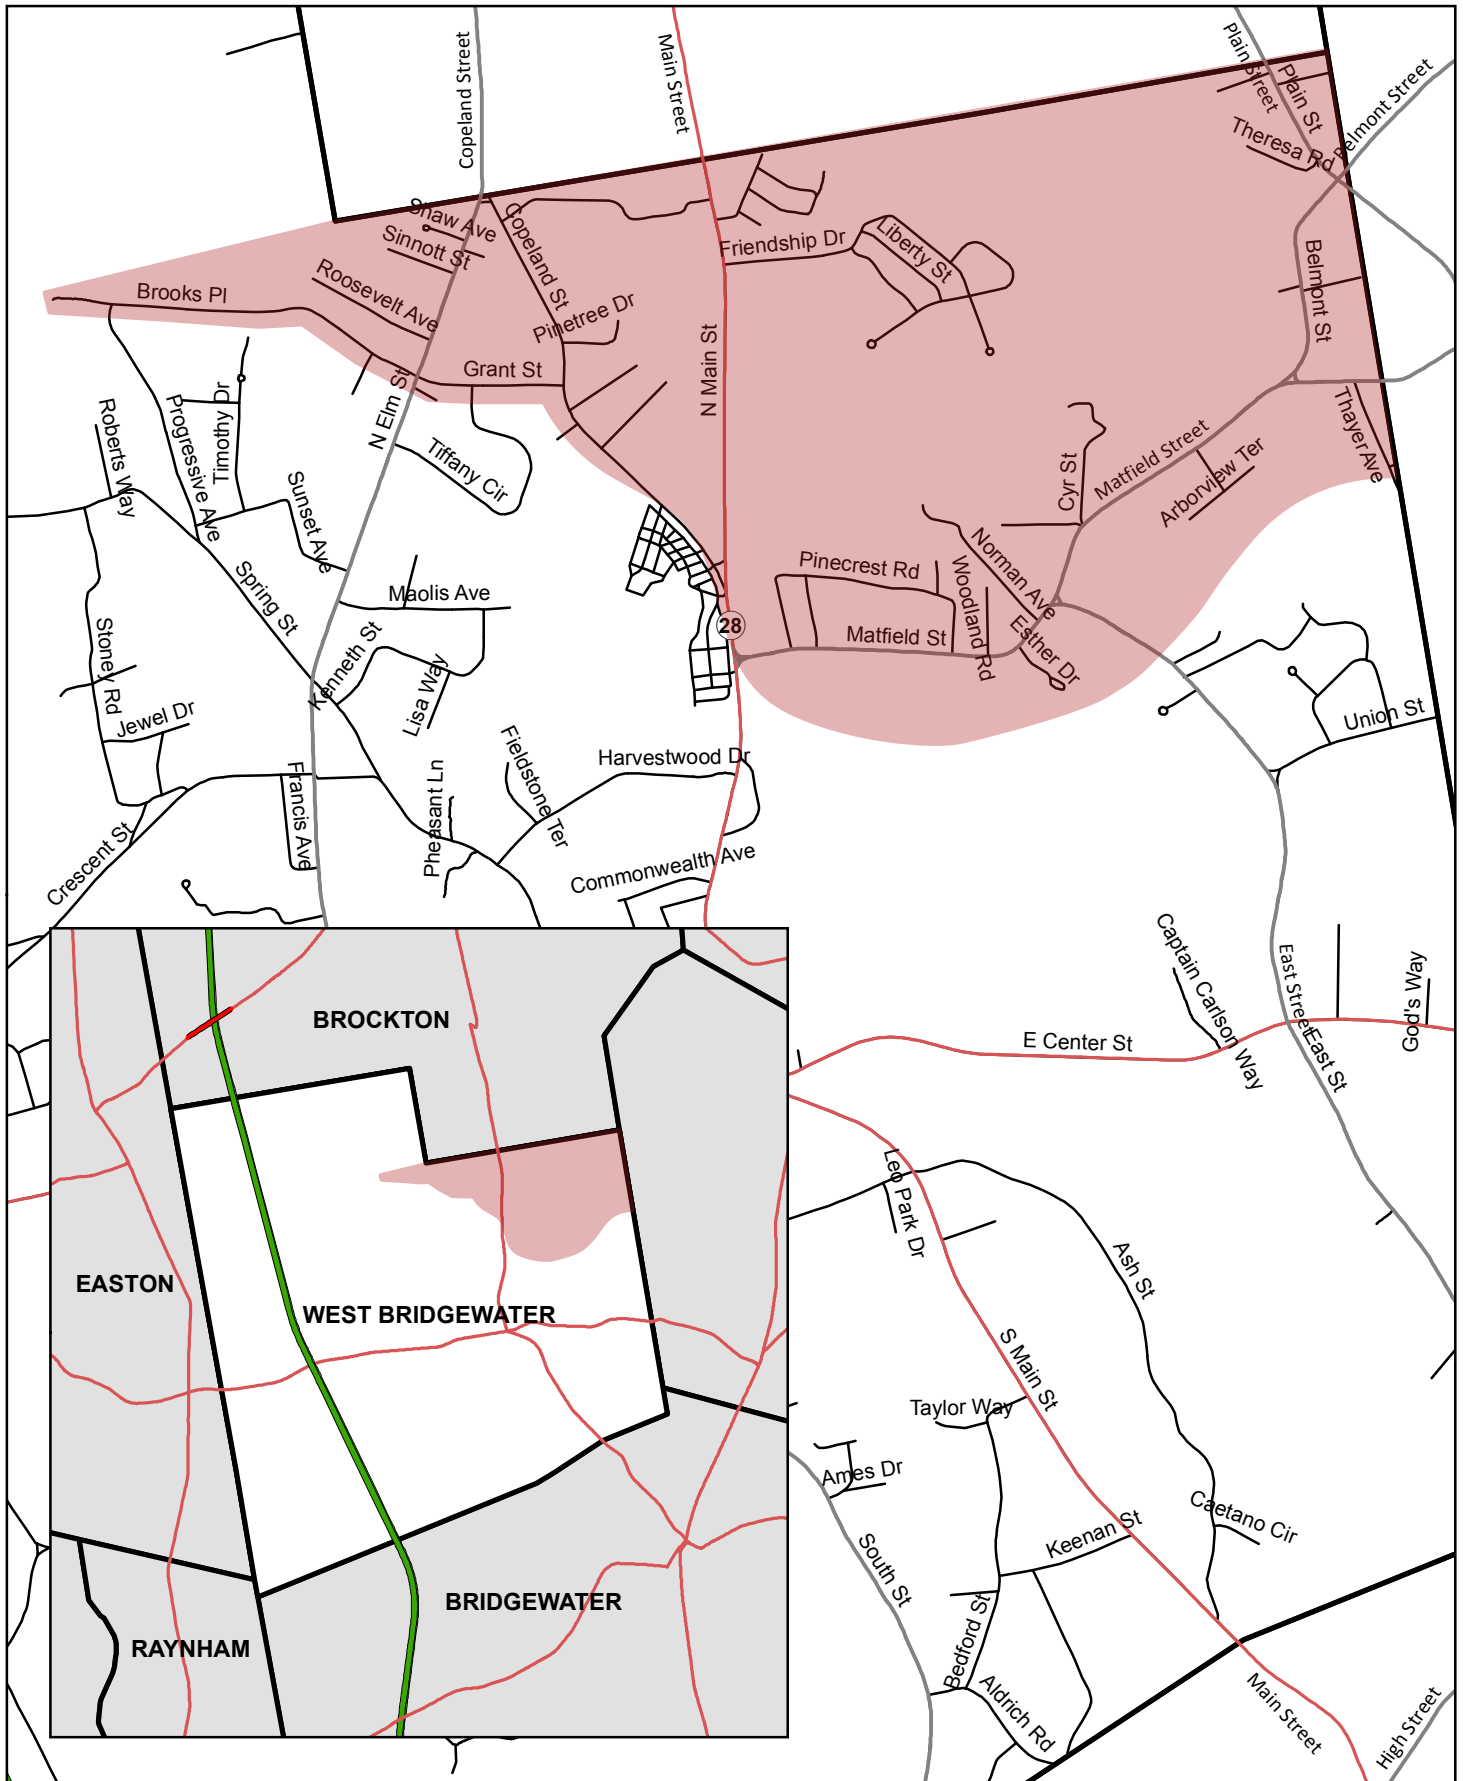

Town of West Bridgewater Target Area
 FY15 Community Development Fund I Regional Application

0.0 0.1 0.2 0.3 0.4 Miles Source: MassGIS